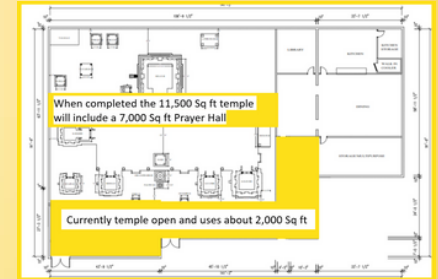

- **Balalayam -2,500 sq.ft. worship space completed February 2023**
- **Maha Pranaprathista - Targeted completion date July 2024. Will be total 11,500 sq.ft.**
- **Kumbabhishekam -Gopurams /Main Tower of the Temple Targeted to finish in 2025**